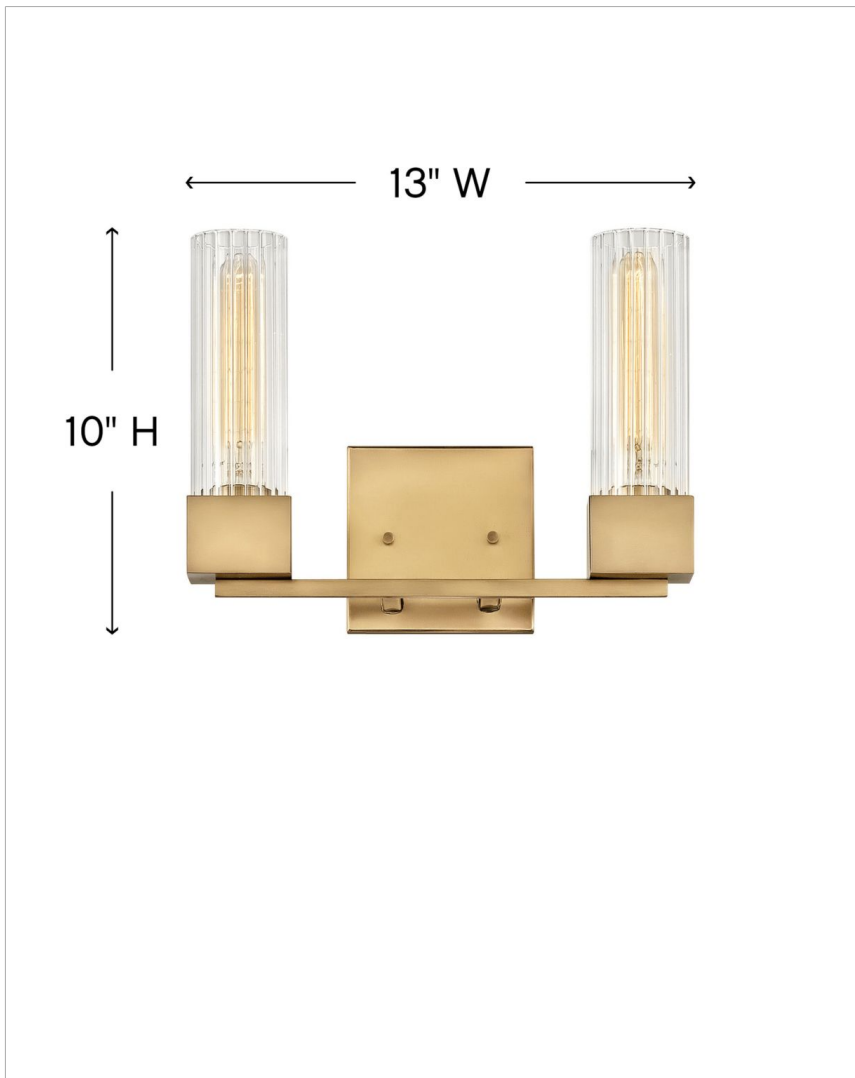

XANDER

5972HB

TWO LIGHT VANITY

A cubed base design that is definitely not square! The crisp, contemporary lines of Xander pair perfectly with elegant ribbed clear glass to create a throwback style statement that is most definitely updated and upscale. Pick Polished Nickel or Heritage Brass finish to set the bar high when it comes to a modern vintage masterpiece.

DETAILS	
FINISH:	Heritage Brass
MATERIAL:	Steel
GLASS:	Clear Ribbed
DIMMABLE:	YES, WITH DIMMABLE LAMP (NOT INCLUDED)

DIMENSIONS	
WIDTH:	13"
HEIGHT:	10"
WEIGHT:	3.5lb
BACK PLATE:	5" Sq.
EXTENSION:	5.5"
TOP TO OUTLET:	7.5"

LIGHT SOURCE	
LIGHT SOURCE:	Socketed
WATTAGE:	2-10w Med. LED, 60w Equiv.
VOLTAGE:	120v

SHIPPING	
CARTON LENGTH:	28
CARTON WIDTH:	9.5
CARTON HEIGHT:	6.5
CARTON WEIGHT:	4.5

PRODUCT DETAILS:

- This fixture must be installed with shades/glass facing up toward the ceiling
- Suitable for use in damp locations as defined by NEC and CEC. Meets United States UL Underwriters Laboratories & CSA Canadian Standards Association Product Safety Standards.
- T9 or T10 bulbs required (not included)
- Distinctive mid-century modern elements merge with sleek and timeless forms for a vintage vibe with modern flair