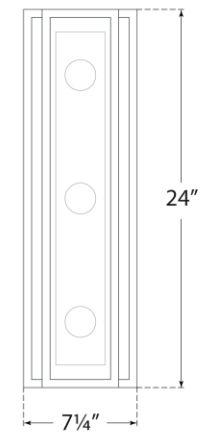

TEAR SHEET

Halle 24" Vanity Light

Item # S 2203HAB/PN-CG

Designer: Ian K. Fowler

Height: 24"

Width: 7.25"

Extension: 5.5"

Backplate: 4.75" x 24" Rectangle

Finishes: BZ/HAB, HAB/PN, PN

Glass Options: CG

Socket: 3 - E12 Candelabra

Wattage: 3 - 5.5 LED G61.5

Note: UL Only

Top View

Side View

Front View