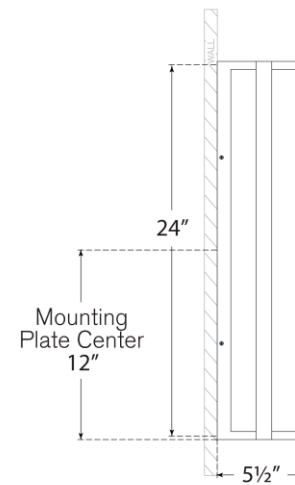

TEAR SHEET

Halle 24" Vanity Light

Item # S 2203HAB/PN-CG

Designer: Ian K. Fowler

Height: 24"

Width: 7.25"

Extension: 5.5"

Backplate: 4.75" x 24" Rectangle

Finishes: BZ/HAB, HAB/PN, PN

Glass Options: CG

Socket: 3 - E12 Candelabra

Wattage: 3 - 5.5 LED G61.5

Note: UL Only

Top View

Side View

Front View