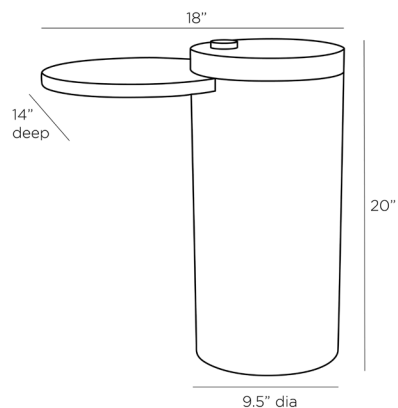

ARTERIOS

ROWAN ACCENT TABLE

4695
H: 20 IN, W: 18 IN, D: 14 IN
Ebony

In dynamic shapes and a rich mix of materials, the diminutive and sculptural Rowan accent table boasts major design presence. Ebony oak forms a cylinder base for a gravity-defying cantilevered tabletop, which is created of sandblasted galaxy marble with antique brass detailing. Finishes will vary.

APPEARANCE

Material	Brass, Marble, Oak Wood
Material Type	
Finish	Antique Brass, Ebony, Galaxy Sand-blasted
Finish Will Vary	true
Top Coat/Sealant	true

DIMENSIONS

Foot Print	Dia: 9.50 IN
Table Top	H: 1 IN, Dia: 14.00 IN
Clearance	18"
Diagonal Dimension	22 IN

SHIPPING

Product Weight	47 LBS
Gross Weight 1	53.7 LBS
Shipping Box 1	H: 21 IN, L: 17 IN, W: 22 IN

ADDITIONAL INFO

Leg Or Foot Application	N/A
-------------------------	-----

CONTRACT

Contract Suitable	false
-------------------	-------