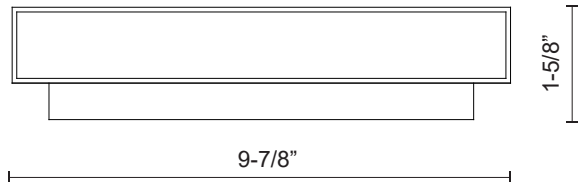

KUZCO

CANADA: 19054 28TH AVENUE - SURREY, BC V3Z 6M3

USA: 3035 E. LONE MOUNTAIN ROAD - LAS VEGAS, NV 89081

WWW.KUZCOLIGHTING.COM

© 2021 KUZCO LIGHTING. ALL RIGHTS RESERVED.

COMMENT