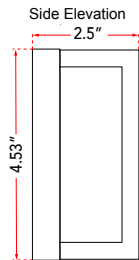

ABRA MODEL **20055WV-CH**

**18" Twisted Crystal Glass Vanity-Wall Fixture with Output Dimmable LED**

FAMILY NAME **Evoke**

UPC **00858083007269**

FIXTURE MATERIAL				FIXTURE DIMENSIONS IN INCHES										
Frame Material	Finishes Available	Diffuser Type	Diffuser Finish	Diameter	Height	o.a.h	Width	Length	Ext	Weight	ADA	Location	Rating	Compliance
Metal	CH-Chrome	Glass	Clear Rods		4.53	4.53		18.2	2.5	7	Compliant	Wall Mount only	Damp Location	cETLus
LAMPING										Compatible Dimmers		Junction Box Type		SUPPLIED
Lamp Type	Lamp qty	Wattage	Max Wattage	Base	Kelvin	CRI	Initial Lumen's	Delivered Lumen's	Voltage	ELV		Standard 4 x 4 Octagon Box		
LED	1	16w	16w	Solid State Module	3000k	90+	1360	952 estimated	120v	SPECIAL NOTES				