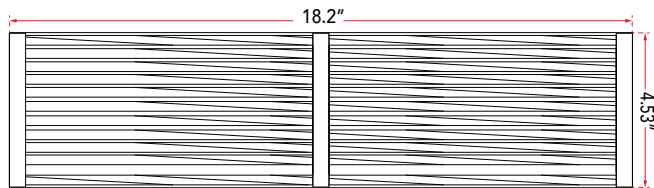

ABRA MODEL **20055WV-CH**

**18" Twisted Crystal Glass Vanity-Wall Fixture with Output Dimmable LED**

FAMILY NAME **Evoke**

UPC **00858083007269**

FIXTURE MATERIAL				FIXTURE DIMENSIONS IN INCHES										
Frame Material	Finishes Available	Diffuser Type	Diffuser Finish	Diameter	Height	o.a.h	Width	Length	Ext	Weight	ADA	Location	Rating	Compliance
Metal	CH-Chrome	Glass	Clear Rods		4.53	4.53		18.2	2.5	7	Compliant	Wall Mount only	Damp Location	cETLus
LAMPING										Compatible Dimmers		Junction Box Type		SUPPLIED
Lamp Type	Lamp qty	Wattage	Max Wattage	Base	Kelvin	CRI	Initial Lumen's	Delivered Lumen's	Voltage	ELV		Standard 4 x 4 Octagon Box		
LED	1	16w	16w	Solid State Module	3000k	90+	1360	952 estimated	120v	SPECIAL NOTES				