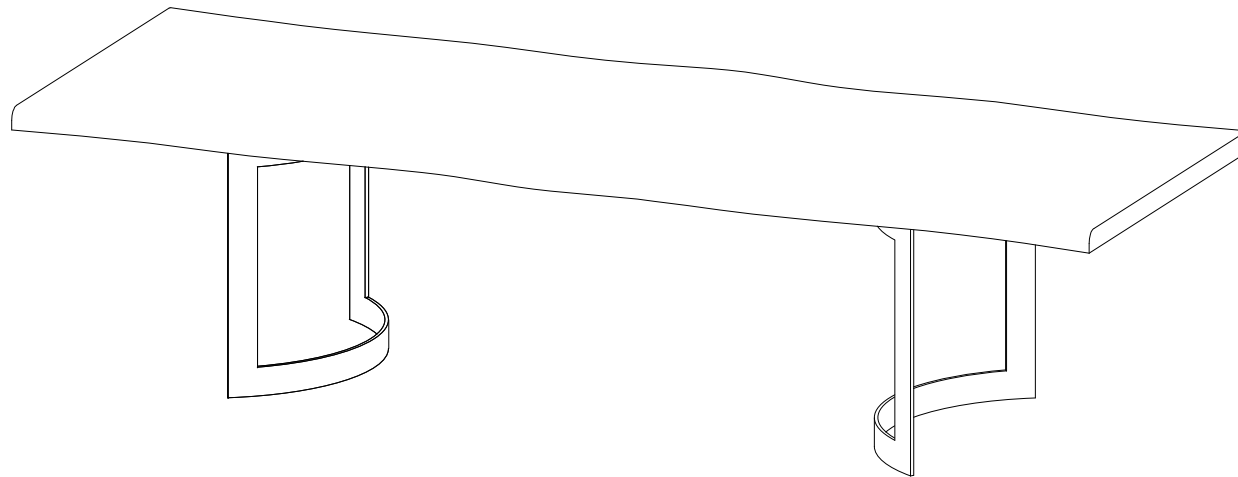

MOE'S

h o m e c o l l e c t i o n

ASSEMBLY INSTRUCTIONS.

BENT DINING TABLE SMALL WEATHERED GREY

VE-1001-29

THANK YOU FOR YOUR PURCHASE!

PARTS AND HARDWARE.

PARTS LIST

NO.	DESCRIPTION	IMAGE	QTY
P1	TABLE TOP		1
P2	METAL BASE		2

HARDWARES LIST

NO.	DESCRIPTION	IMAGE	QTY
H1	ALLEN BOLT		6
H2	SPANNER		1
H3	WASHER		6

NOTES.

Thank you for purchasing this quality product! Be sure to check all packing material carefully for small part that may have come loose inside the carton during shipping.