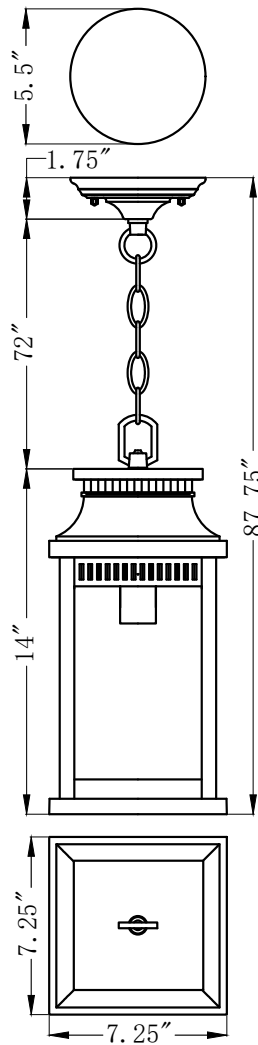

PROJECT: _____

FIXTURE TYPE: _____

LOCATION: _____

CONTACT/PHONE: _____

Item	0418P7S-1
Collection	
Finish	Black
Glass	Air bubble
Crystal	-----
Input	120V AC,60HZ,AC

Shade	-----
Length/Dia.	7.25"
Width/Ext.	7.25"
Height	14"
Maximum	87.75"
Lumens	-----

Light Source	E26
Bulb Info.	1×60W
Included	-----
Dimmable	No
Color	-----
Weight	