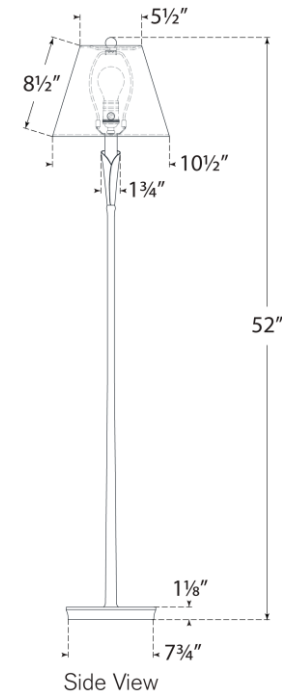

## Aiden Accent Floor Lamp

Item # CHA 9501GI-L

Designer: Chapman & Myers

Height: 52"

Width: 10.5"

Base: 7.75" Round

Finishes: AI, GI, PN

Shade Treatments: L

Shade Details: 5.5" x 10.5" x 8.5"

Socket: E26 Dimmer

Wattage: 15 LED A19

Weight: 9 Pounds

Note: UL Only

Top View

Side View