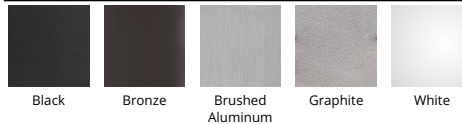

FINISHES

LINE DRAWING