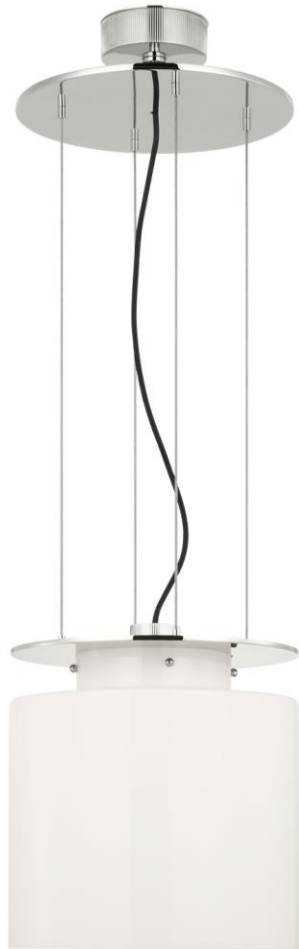

TEAR SHEET

Elias 13" Floating Pendant

Item # RB 5081PN-WG

Designer: Ray Booth

O/A Height: 23" - 243"

Fixture Height: 14.25"

Width: 13"

Canopy: 5" Round

Finishes: AB, BZ, PN

Glass Options: CG, WG

Socket: E26 Keyless

Wattage: 15 LED A19

Note: UL Only | Height Not Adjustable After Installation