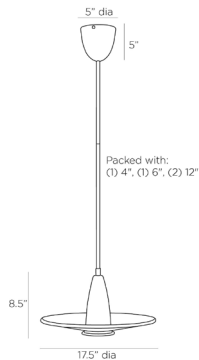

## VASIL FLUSH MOUNT

DFC05  
H: 14 IN, Dia: 17.50 IN  
Clear Seedy  
Contract Suitable As Is

Fashioned after midcentury Italian lighting, the Visili flush mount is created with an inverted, pan-shaped shade of clear seedy slump glass. Lustrous, opaque opal glass in a cone shape forms the housing for an LED bulb. A cupped canopy and shade detailing is created in antique brass finished iron. Finish will vary. Damp-rated, although limited covered outdoor conditions may affect finish.

### DIMENSIONS

Body	H: 8.5 IN, Dia: 17.50 IN
Minimum Hanging Height	14 IN
Maximum Hanging Height	48 IN
Canopy	H: 5 IN, Dia: 5.00 IN