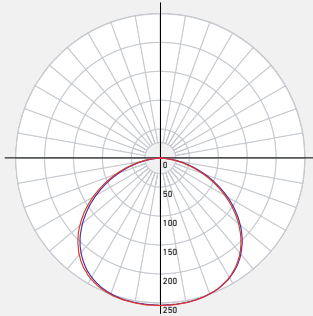

PROJECT: _____ **TYPE:** _____

DATE: _____ **QTY:** _____

NOTES:

QUICK SPECS

SIZE	WATTS	DELIVERED LUMENS*	COLOR °T 5CCT	CRI	VOLTAGE	BEAM ANGLE	FINISH
4"	11W	770lm	2700K 3000K 3500K 4000K 5000K	80	120V	110°	<input type="radio"/> White <input type="radio"/> Satin Nickel <input type="radio"/> Black

*Lumen output measured at 3000K

LIGHT DISTRIBUTION

CONSTRUCTION

Lens Frosted	Type of optics Flat lens	Type of LED Edge-lit SMD
Lens material Acrylic	Housing material Cast aluminum	Cut hole size 4-1/4"

RATINGS