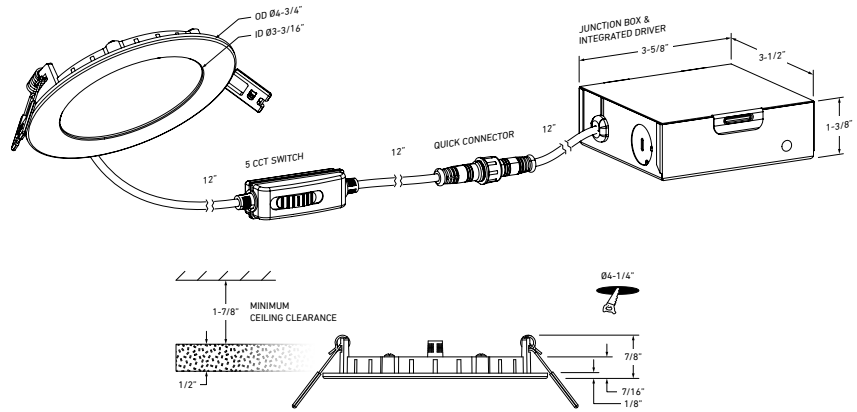

QUICK SPECS

SIZE	WATTS	DELIVERED LUMENS*	COLOR °T 5CCT	CRI	VOLTAGE	BEAM ANGLE	FINISH
4"	11W	770lm	2700K 3000K 3500K 4000K 5000K	80	120V	110°	☐ White ☐ Satin Nickel ☐ Black

*Lumen output measured at 3000K