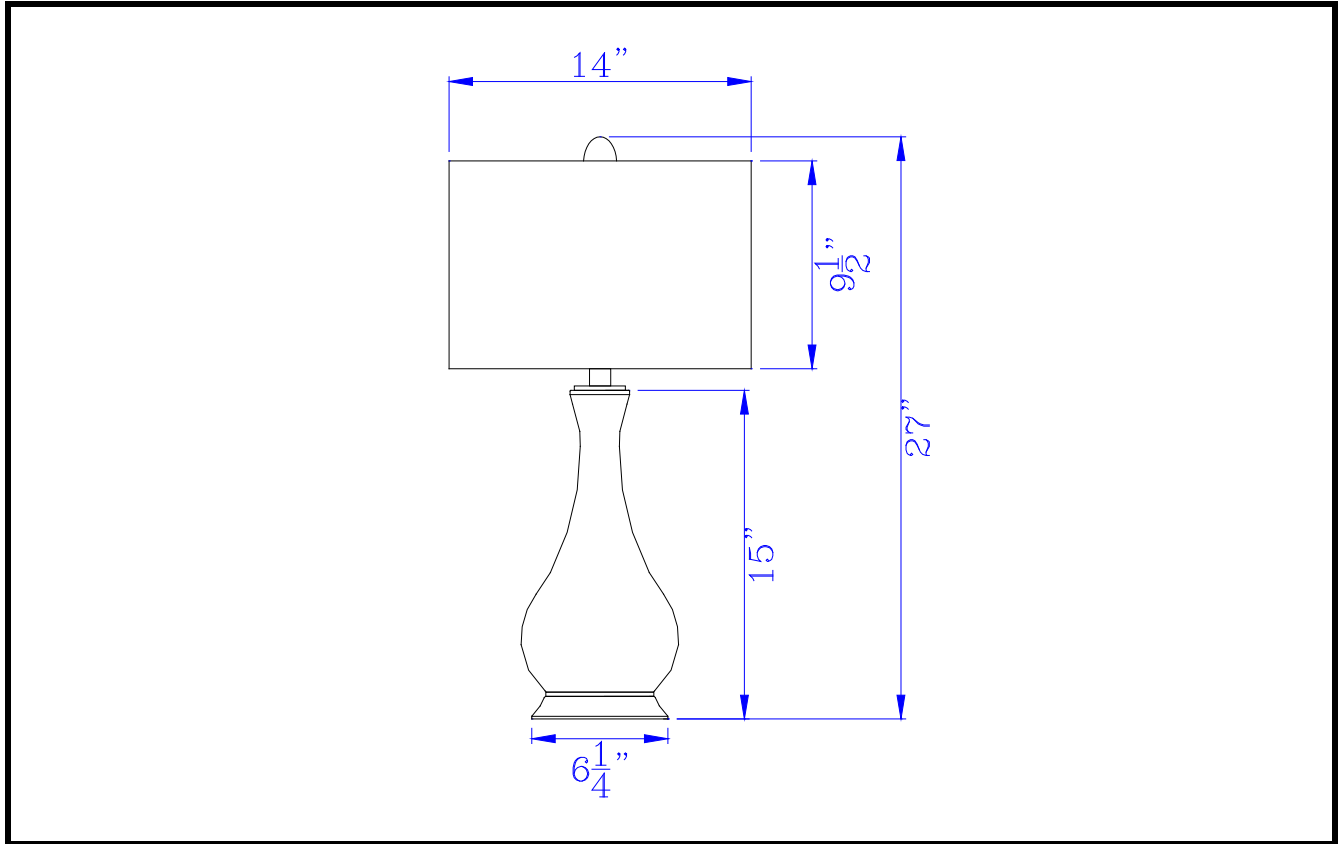

Model No: BO-2818TB-2
Description: 150W 3 way Potenza glass table lamp (Priced and sold in pairs)
Material: GLASS
Finish : Glass/brushed Steel
Height: 27"
Reach/Depth: 14"
Base Width: Dia.6 1/4"
Wattage : 150W
Socket : Medium Base (E26)
Switch: 3-Way
Bulb: Incandescent, CFL
Wire Length: 6'
Wire Color: Silver
Shade No:
Material: Linen
Shade size: 14"x14"x9 1/2"