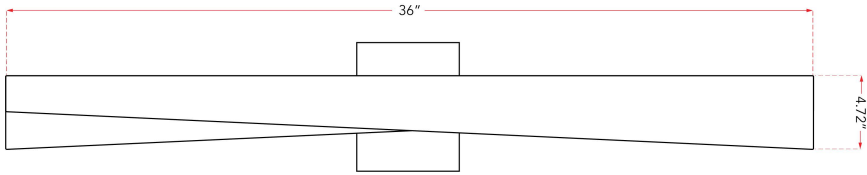

ABRA MODEL **20138WV-CH** Offset Linear Vanity with Acrylic Diffuser
 Family Name **HiLo** UPC 00810035191839

FIXTURE MATERIAL			
Frame Material	Finishes Available	Diffuser	
		Type	Finish
Aluminum	CH - Chrome	Acrylic	Frosted

DIMENSIONS IN INCHES								
Fixture			Diffuser		Back-Plate			
Width	Height	Ext	Diam	Height	Diam	Width	Depth	
36	4.72	3						

CERTIFICATION		
Location	Rating	Compliance
Wall	Damp	cETLus

LAMPING									
Lamp Type	Lamp qty	Wattage	Max Wattage	Base	Kelvin	CRI	Initial Lumen's	Delivered Lumen's	Voltage
LED	2	30w	60w	Solid State Module	3000	90	5100	3570 estimated	120v