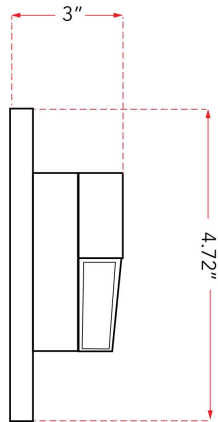

ABRA MODEL **20138WV-CH** Offset Linear Vanity with Acrylic Diffuser
 Family Name **HiLo** UPC 00810035191839

FIXTURE MATERIAL			
Frame Material	Finishes Available	Diffuser	
		Type	Finish
Aluminum	CH - Chrome	Acrylic	Frosted

DIMENSIONS IN INCHES								
Fixture			Diffuser		Back-Plate			
Width	Height	Ext	Diam	Height	Diam	Width	Depth	
36	4.72	3						

CERTIFICATION		
Location	Rating	Compliance
Wall	Damp	cETLus

LAMPING									
Lamp Type	Lamp qty	Wattage	Max Wattage	Base	Kelvin	CRI	Initial Lumen's	Delivered Lumen's	Voltage
LED	2	30w	60w	Solid State Module	3000	90	5100	3570 estimated	120v