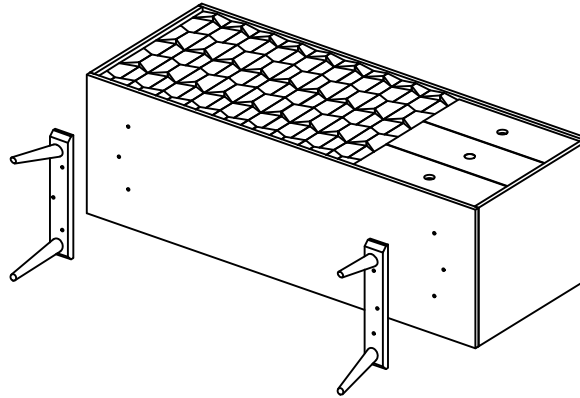

PARTS & HARDWARE.

PART LIST

NO.	DESCRIPTION	IMAGE	Qty
A.	SIDEBOARD		1
B.	LEG		2

HARDWARE LIST

C.	Allen Bolt 6 x 40mm		6
D.	Flat Washer 8 x 25mm		6
E.	Spring Washer Ø8mm		6
F.	Allen Key 4mm		1

NOTES.

Thank you for purchasing this quality product!
Be sure to check all packing material carefully for small part that May have come loose inside the carton during shipping.

CAUTION: The Item is heavy, assembly should be performed by two people.

STEP 1.