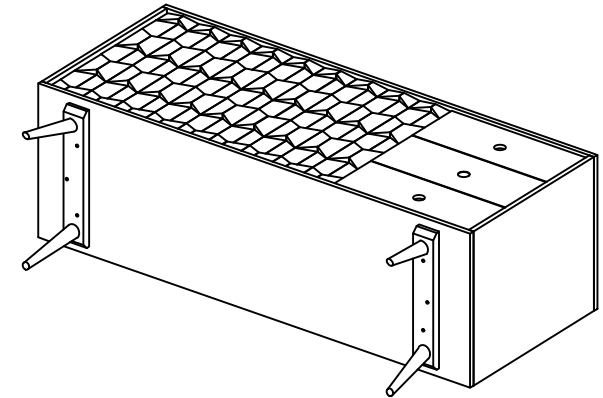

PARTS & HARDWARE.

PART LIST

NO.	DESCRIPTION	IMAGE	Qty
A.	SIDEBOARD		1
B.	LEG		2

HARDWARE LIST

C.	Allen Bolt 6 x 40mm		6
D.	Flat Washer 8 x 25mm		6
E.	Spring Washer Ø8mm		6
F.	Allen Key 4mm		1

NOTES.

Thank you for purchasing this quality product!
Be sure to check all packing material carefully for small part that May have come loose inside the carton during shipping.

CAUTION: The Item is heavy, assembly should be performed by two people.

STEP 1.

STEP 2.

STEP 3.

STEP 4.