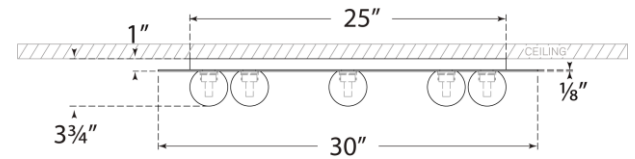

TEAR SHEET

Pertica 30" Eight Light Flush Mount

Item # KW 4521MAB-ALB

Designer: Kelly Wearstler

Height: 3.75"

Width: 30"

Canopy: 25" Round

Finishes: MAB, MBZ, PN

Shade Treatments: ALB

Socket: Dedicated LED

Wattage: 30w (3600lm)

Weight: 60 Pounds

Note: Alabaster is a Natural Stone | Variations in Color and Texture are Expected

Front View

Bottom View