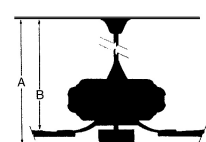

## MEASUREMENTS

Blade Finish:				Reversible Blades:	<b>No</b>
Blade Material:				Slope:	<b>Yes</b>
<b>ABS</b>				Hanging Weight:	<b>13.89</b>
Blade Sweep:	No. of Blades:	Blade Pitch:			
<b>60"</b>	<b>3</b>	<b>VARIABLE</b>	Downrod 1 Outside Dia:	Downrod 2 Outside Dia:	
Downrod 1:	Downrod 1 Outside Dia:	Downrod 2:			
<b>6</b>	<b>.75</b>				
Ceiling to Lowest Point: (Dim A)	Ceiling to Blade (Dim B)	Lead Wire:			
<b>16.0</b>	<b>15.25</b>	<b>80"</b>	Motor Size:		
			<b>DC 120x20mm</b>		