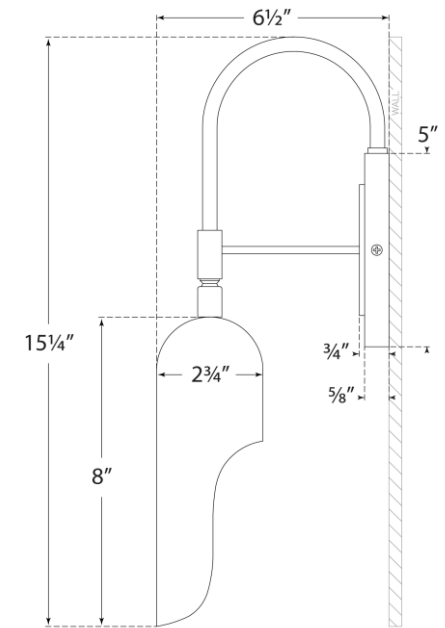

## Lucien Functional Wall Light

Item # KW 2420AB

Designer: Kelly Wearstler

Height: 15.25"

Width: 5"

Extension: 6.5"

Backplate: 5" Round

Finishes: AB, PN

Socket: E26 Keyless

Wattage: 25 T10

Weight: 3 Pounds

Side View