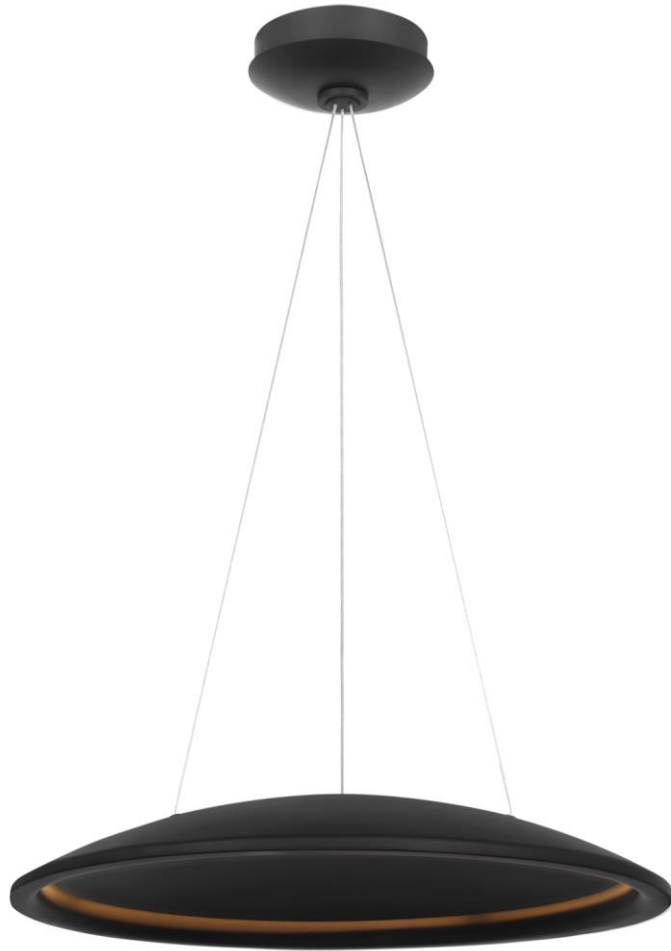

TEAR SHEET

Arial 20" Chandelier

Item # BBL 5140BLK

Designer: Barbara Barry

O/A Height: 9.25" - 138.75"

Fixture Height: 3.25"

Width: 20"

Canopy: 5.5" Round

Finishes: BLK, G, WHT, WHT/G

Lightsource: Dedicated LED

Wattage: 30w (3600lm)

Weight: 18 Pounds

Note: UL Only | Height Not Adjustable After Installation