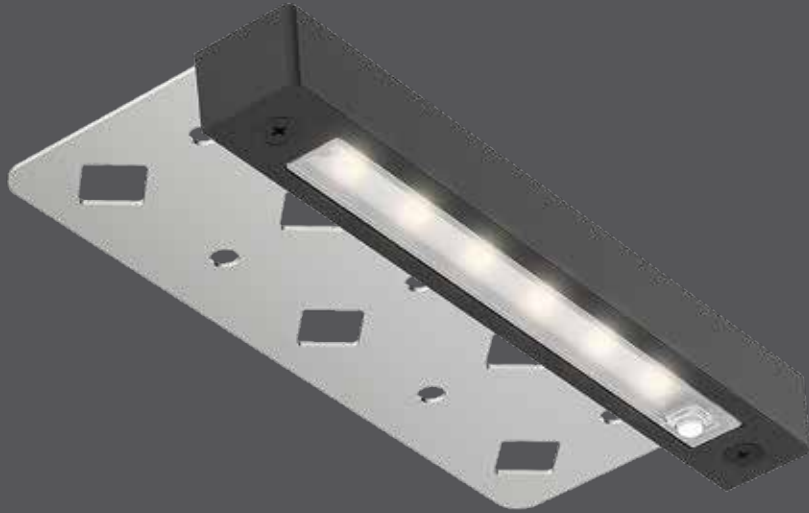

Contour

The Contour's compact size ensures a discreet and unobtrusive appearance while providing ample illumination for small to medium-sized areas. Its sleek and modern design seamlessly integrates into hardscape elements such as walls, steps, and patios. Crafted with high-quality materials, this fixture is built to withstand the elements, ensuring long-lasting durability and performance.

NEW

2200k 2700k 3000k 3500k 4000k

COLOR TEMPERATURE

WET

ETL Intertek

Model	Size	Watts	Delivered lumens	CRI	Color °T	Voltage
LHS07-CC	7"	3 W	200 lm	80	2200, 2700, 3000, 3500, 4000 K	12 VAC

Specifications

Over 50,000 hours of service life
 12VAC input
 110° beam angle
 Frosted lens
 Can be mounted to wood or concrete
 Aluminum construction
 Surface or recessed installation
 Switch-selectable CCT: 2200 K/2700 K/
 3000 K/3500 K/4000 K
 Suitable for wet locations
 5-year warranty