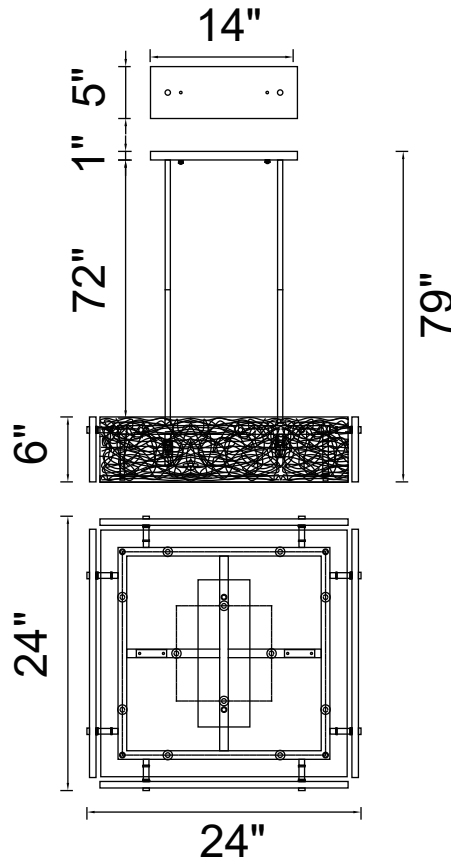

PROJECT: _____
 FIXTURE TYPE: _____
 LOCATION: _____
 CONTACT/PHONE: _____

Item	5641P24C
Collection	WILMA
Finish	Chrome
Glass	Clear+Smoke
Crystal	-----
Input	120V AC,60HZ,AC

Shade	-----
Length/Dia.	24"
Width/Ext.	24"
Height	6"
Maximum	79"
Lumens	-----

Light Source	G9
Bulb Info.	12x40W
Included	-----
Dimmable	Yes
Color	-----
Weight	