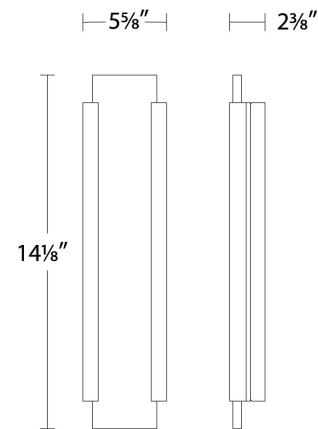

LINE DRAWING

WS-W11914