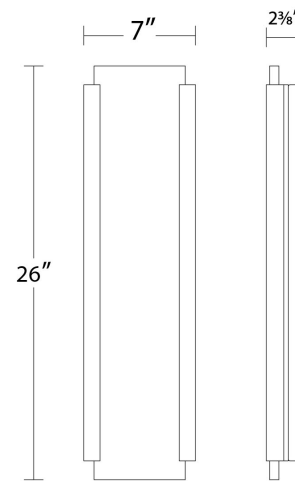

Example: **WS-W11914-BK**

DESCRIPTION

Modern elegance in a powerful, iconic design.

FEATURES

- Front lit etched acrylic panel design
- Driver concealed within the fixture
- 5 year warranty

SPECIFICATIONS

Color Temp:	3000K
Input:	120-277 VAC, 50/60Hz
CRI:	90
Dimming:	ELV: 100 - 10%, 0-10V: 100 - 10%, TRIAC: 100 - 10%
Rated Life:	50000 Hours
Mounting:	Can be mounted on wall vertically or upside down
Standards:	ETL, cETL, IP65, Title 24 JA8-2016 Compliant Wet Location Listed
Construction:	Aluminum body with acrylic diffuser

Modern elegance in a powerful, iconic design.

FEATURES

- Front lit etched acrylic panel design
- Driver concealed within the fixture
- 5 year warranty

SPECIFICATIONS

Color Temp:	3000K
Input:	120-277 VAC, 50/60Hz
CRI:	90
Dimming:	ELV: 100 - 10%, 0-10V: 100 - 10%, TRIAC: 100 - 10%
Rated Life:	50000 Hours
Mounting:	Can be mounted on wall vertically or upside down
Standards:	ETL, cETL, IP65, Title 24 JA8-2016 Compliant Wet Location Listed
Construction:	Aluminum body with acrylic diffuser

FINISHES

Black

LINE DRAWING

WS-W11926