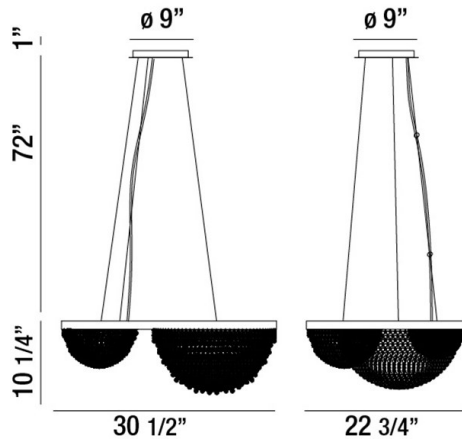

MONDO, 31" OVAL CHANDELIER

PRODUCT DETAILS

No.	:	31830-010
Product Color	:	ANTIQUÉ GOLD
Product Material	:	METAL
Shade / Accent Colour	:	CLEAR
Shade / Accent Material	:	CRYSTAL ORBS
Length	:	30.5"
Width	:	22.75"
Height	:	10.25"
Overall Height	:	83.25"
Weight	:	34.1lbs

LIGHT SOURCE DETAILS

Number of Bulbs	:	10
Light Source	:	Halogen
Light Source Type	:	G9
Input Voltage	:	120V
Bulb Voltage	:	120V
Socket Type	:	G9
Wattage	:	40W
Total Wattage	:	400W
Bulb Included	:	Yes
Dimmable	:	Yes

Options Available

ITEM NO.	FINISH	SHADE
31830-010	ANTIQUÉ GOLD	CLEAR

TECHNICAL DETAILS

Light Direction	:	Down
Hanging Support Type	:	AIRCRAFT CABLE
Hanging Support Length	:	72"
Canopy / Backplate Height	:	1"
Canopy / Backplate Dia.	:	9"
Adjustable Lamp Head	:	No
Location	:	DRY
Approval	:	