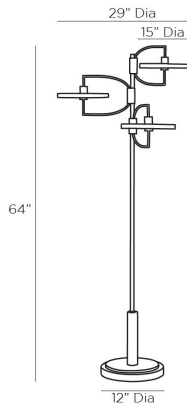

ARTERIOS

MOSHI FLOOR LAMP

79836

H: 64 IN, Dia: 29.00 IN
Bronze, White Alabaster
Contract Suitable As Is

Combining the mastery of material and engineering, the Moshi is a functional work of art. The futuristic silhouette features bronze steel with white alabaster accents and matching alabaster LED discs that extend from the frame. The LED illumination creates an ambient glow and creates the illusion that the discs are floating. Finish will vary.

APPEARANCE

Material	Alabaster, Steel
Finish	Bronze, White
Finish Will Vary	true
Top Coat/Sealant	true

DIMENSIONS

Foot Print	15.00 Dia: 12.00 IN
------------	------------------------

WIRING

Rating	Indoor Only
LED Color Temp	3000K
LED CRI	90+
LED Lumens	990
Tilt Test	8 Degrees - UL
Cord	12 FT, Back of Lamp Base, SPT-2, Taupe Fabric
Socket	3, Integrated LED, White
Switch	Full Range Dimmer, On Line
Maximum Watt	13
Voltage	110-120 V
LED Lifespan	20,000

CERTIFICATIONS

Certifications	Mexico United States, Canada
----------------	---------------------------------

COMPLIANCY

UL/ETL	Yes
RoHS	true

SHIPPING

Product Weight	41 LBS
Gross Weight 1	52.25 LBS
Shipping Box 1	H: 19.7 IN, L: 54.1 IN, W: 21.9 IN
Shipping Box 2	H: 0 IN, L: 0 IN, W: 0 IN
Shipping Box 3	H: 0