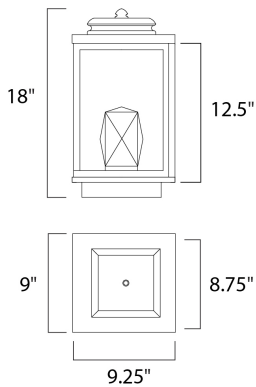

ADDITIONAL

INSTALL UP/DOWN: Up
OPERATING TEMPERATURE:
-20°C (-4°F), 40°C (104°F)

MEASUREMENTS

DIMENSION : 9" W x 18" H x 9.25" Ext
BACK PLATE : 8.75" W x 12.5" H x 7" HCO
HANGING WEIGHT : 20.3 lb

LAMPING

INPUT VOLTAGE : 120V
LUMENS : 1,190 Rated
BULB : 2 x 8.5W LED PCB Integrated , 17W Total
BULB INCLUDED : (Integrated)
DIMMABLE : No
CRI : 90+ CRI
COLOR_TEMP : 3000K
LIGHTING_DIRECTION : Up/Down