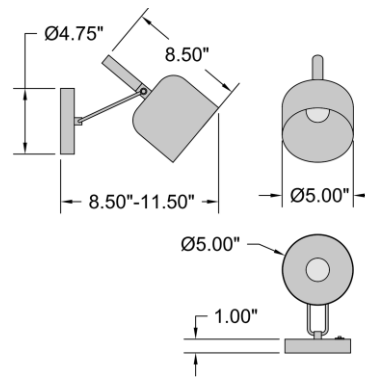

FIXTURE**	BACKPLATE / CANOPY**
Length:	Length:
Width: 5.25"	Width:
Diameter	Diameter: 4.75"
Height: 9.5"	Height:
Extension: 8.5"	
Overall Height:	

TECHNICAL SPECIFICATIONS

SPECIFICATIONS

Frame Material: Steel	
Diffuser Material: Steel	
Lamping Type: SSL (Dedicated LED)	Jbox: Standard
Lamping Base: SSL	Lamp Wattage: 10 W
Lamp Quantity: 1	Total Wattage: 10 W
Voltage: 120v	Lamps Included: Yes

ADDITIONAL NOTES

Can be hardwired or used with included pin-up kit

Project Name: _____

Location: _____

Type: _____

Quantity: _____

Notes: _____

LINE DRAWING

IES FILE

In addition to Access Lighting's purchase and warranty terms and conditions, by signing below or placing an order, you agree that you are authorized to bind the entity placing any order and acknowledge the following: All of sizes and measurements are approximate and all images are for illustrative purposes only. In the event of an inconsistency, the "Product Measurements" section controls. There also may be slight differences in the colors and designs compared to the displayed and printed images.

Signature: _____

Print Name: _____ Date: _____

Toll Free 800-828-5483 www.AccessLighting.com

14410 Myford Road, Irvine, CA 92606

** NOTE: All measurements are rounded up to the 1/4 inch. There is no warranty on any replaceable bulbs, even if included with the fixture. Copyright Access Lighting Corp. All information is subject to change without notice. 7/27/2023 72018LEDD-BWA.pdf