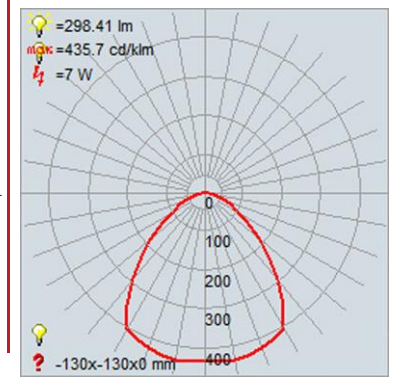

FIXTURE**	BACKPLATE / CANOPY**
Length:	Length:
Width: 5.25"	Width:
Diameter	Diameter: 4.75"
Height: 9.5"	Height:
Extension: 8.5"	
Overall Height:	

TECHNICAL SPECIFICATIONS

SPECIFICATIONS

Frame Material: Steel	
Diffuser Material: Steel	
Lamping Type: SSL (Dedicated LED)	Jbox: Standard
Lamping Base: SSL	Lamp Wattage: 10 W
Lamp Quantity: 1	Total Wattage: 10 W
Voltage: 120v	Lamps Included: Yes

IES FILE

In addition to Access Lighting's purchase and warranty terms and conditions, by signing below or placing an order, you agree that you are authorized to bind the entity placing any order and acknowledge the following: All of sizes and measurements are approximate and all images are for illustrative purposes only. In the event of an inconsistency, the "Product Measurements" section controls. There also may be slight differences in the colors and designs compared to the displayed and printed images.