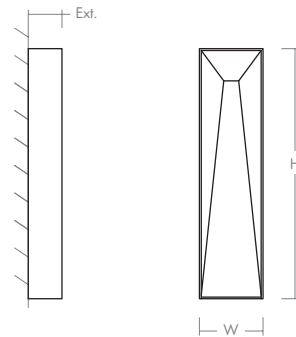

FINISHES Gray (-16), Oiled Bronze (-22)

MOUNTING 4" Octagonal J-Box, 2"x3" J-Box*
* Must be mounted horizontally
(Installer must provide a bead of caulk between fixture housing and mounting surface)

STANDARDS ETL Wet, ADA compliant, Conforms to UL STD 1598, Certified CAN/CSA, STD C22.2 No 250.0.

DIMENSIONS

W: 4.25"

H: 16.50"

Ext: 2.25"

M.C: 8.00" From top of fixture

Order example for standard fixture:

3-730-22 (x- Voltage - xxx-Sequence # - xx-Finish)

3: 120v, 37: 277v