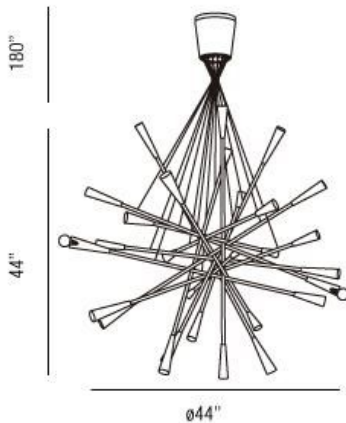

ZAZU, 44" ROUND PENDANT

Options Available

ITEM NO.	FINISH	SHADE
19800-011	CHROME	BLACK/CHROME
19800-028	CHROME	WHITE/CHROME

PRODUCT DETAILS

No.	:	19800-011
Product Color	:	CHROME
Product Material	:	METAL
Shade / Accent Colour	:	BLACK/CHROME
Shade / Accent Material	:	METAL
Diameter	:	44"
Height	:	44"
Overall Height	:	230"
Weight	:	70.6lbs

LIGHT SOURCE DETAILS

Number of Bulbs	:	28
Light Source	:	Incandescent
Light Source Type	:	G16-1/2
Input Voltage	:	120V
Bulb Voltage	:	120V
Socket Type	:	E12
Wattage	:	40W
Total Wattage	:	1120W
Bulb Included	:	No
Dimmable	:	Yes

TECHNICAL DETAILS

Hanging Support Type	:	AIRCRAFT CABLE
Hanging Support Length	:	180"
Canopy / Backplate Height	:	8"
Canopy / Backplate Dia.	:	6.5"
Adjustable Lamp Head	:	No
Location	:	DRY
Approval	:	

PROJECT INFORMATION