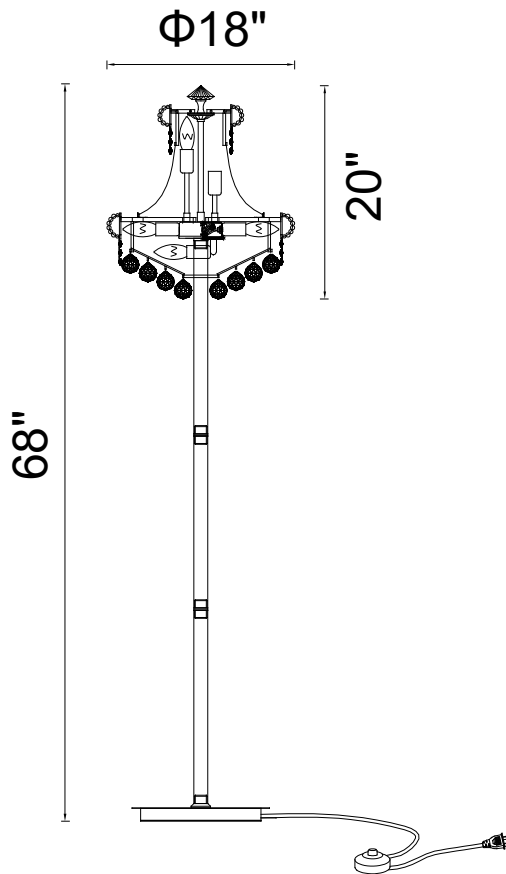

PROJECT: \_\_\_\_\_

FIXTURE TYPE: \_\_\_\_\_

LOCATION: \_\_\_\_\_

CONTACT/PHONE: \_\_\_\_\_

Item	8001F18C
Collection	KINGDOM
Finish	Chrome
Glass	-----
Crystal	Clear
Input	120V AC,60HZ,AC

Shade	-----
Length/Dia.	18"
Width/Ext.	-----
Height	20"
Maximum	68"
Lumens	-----

Light Source	E12
Bulb Info.	8x60W
Included	-----
Dimmable	Yes
Color	-----
Weight	