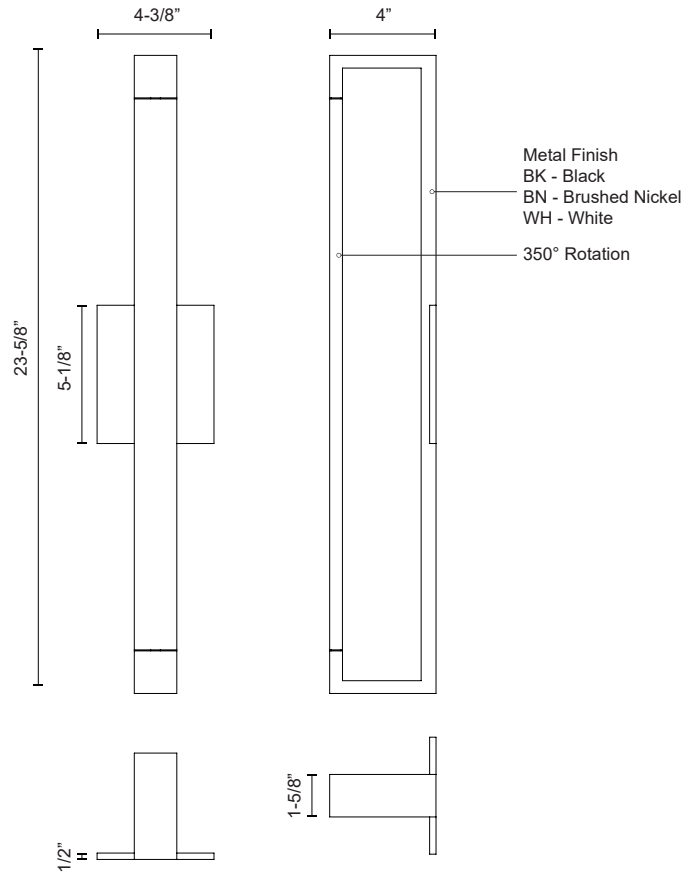

SWIVEL WS24324

WALL

PROJECT

SPECIFICATION DETAILS

Fixture Dimensions	W4-3/8" x H23-5/8" x E4"
Light Source	AC LED Module
Wattage	26W
Total Lumens	2125lm
Delivered Lumens	BK-1623lm*; WH-2013lm;
Voltage	120V
Color Temperature	3000K
CRI (Ra)	90CRI
Optional Color Temps	2700K - 5000K Available, Minimum Order Quantities Apply
LED Rated Life	50,000 hours
Dimming	100% - 10%, ELV Dimmer (Not Included)
Diffuser Details	Frosted acrylic diffuser
Location	Dry
Illumination Direction	Fontlight Illumination
Mounting Style	All Orientation; Wall;
Canopy Dimensions	W4-3/8" x H5-1/8" x E1/2"
Paint Finish	BK02; BN02; WH02;

* For custom options, consult factory for details.

* For warranty information, please visit www.kuzcolighting.com/warranty

DESCRIPTION

Rectangular machined aluminum heat-sink. Lightly textured powder-coat finish. Inset opal polymeric diffuser. Adjustable directional light with rotational arm. Custom options available.

KUZCO

CANADA: 19054 28TH AVENUE - SURREY, BC V3Z 6M3
USA: 3035 E. LONE MOUNTAIN ROAD - LAS VEGAS, NV 89081

WWW.KUZCOLIGHTING.COM

© 2019 KUZCO LIGHTING. ALL RIGHTS RESERVED.

COMMENT