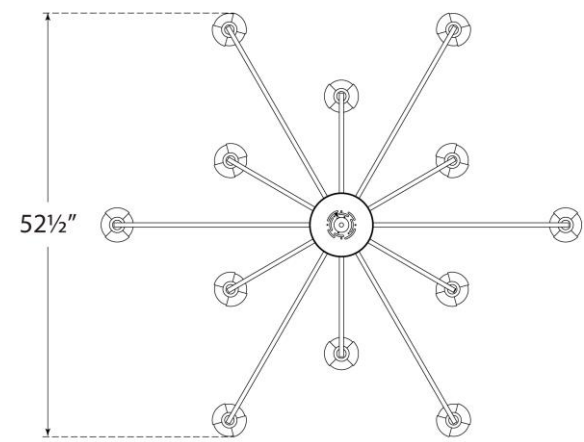

TEAR SHEET

Pedra Grande Staggered Arm Flush Mount

Item # KW 4624BZ-ALB

Designer: Kelly Wearstler

Height: 6"

Width: 60"

Canopy: 8" Round

Finishes: AB, BZ, PN

Shade Treatments: ALB

Socket: Dedicated LED

Wattage: 50w (6000lm)

Weight: 35 Pounds

Note: Alabaster is a Natural Stone | Variations in Color and Texture are Expected

Front View

Top View