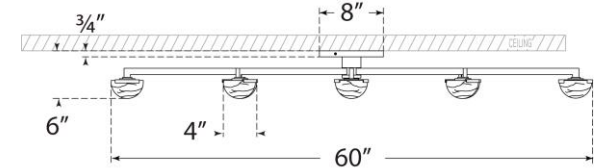

TEAR SHEET

Pedra Grande Staggered Arm Flush Mount

Item # KW 4624BZ-ALB

Designer: Kelly Wearstler

Height: 6"

Width: 60"

Canopy: 8" Round

Finishes: AB, BZ, PN

Shade Treatments: ALB

Socket: Dedicated LED

Wattage: 50w (6000lm)

Weight: 35 Pounds

Note: Alabaster is a Natural Stone | Variations in Color and Texture are Expected

Front View

Top View