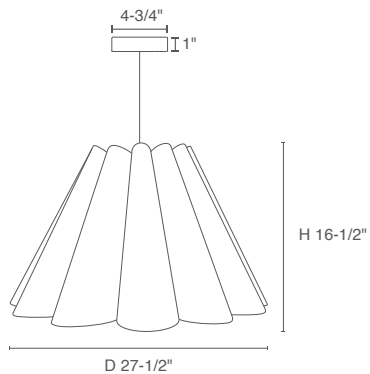

MOUNTING OPTIONS

LORA 70