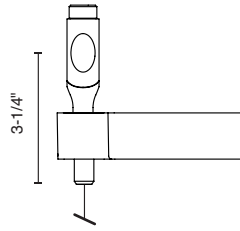

LLED-ZONMC