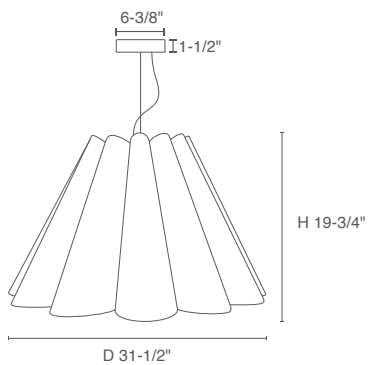

MOUNTING OPTIONS

LORA 80