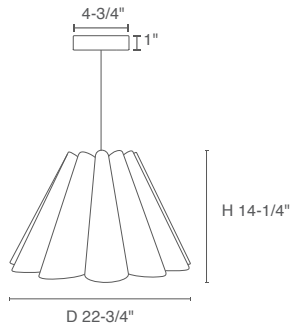

MOUNTING OPTIONS

LORA 58