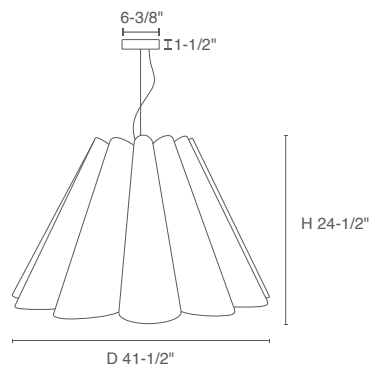

MOUNTING OPTIONS

LORA 105