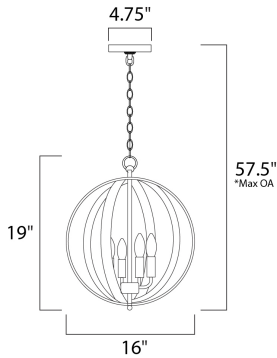

*max overall height

MEASUREMENTS

- DIMENSION : 16" L x 16" W x 19" H
- MAX OAH : 57.5" OAH
- CANOPY : 4.75" W x 0.75" H x 4.75" L
- HANGING WEIGHT : 7.25 lb

LAMPING

- LUMENS : 0 Rated
- BULB : 4 x 60W Incandescent E12 Candelabra , 240W Total
- BULB INCLUDED : (Not Included)
- DIMMABLE : Yes