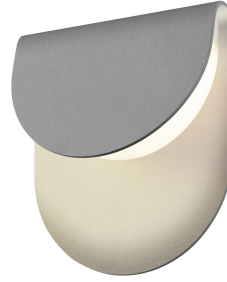

Project:

Cape LED Sconce Spec Sheet

SKU: 7232.74-WL Learn more at:
<https://sonnemanlight.com/cape-led-sconce>

Description: A solid aluminum shade drapes softly over an optical acrylic diffuser that directs LED illumination down and to the sides of these elegantly simple outdoor shapes.

Type #:

Dimensions

Height:	8"
Width:	7"
Extends:	2.75"
Minimum Extension:	2.75"
Maximum Extension:	2.75"
Canopy/Backplate/Base Depth:	6
Canopy/Backplate/Base Height:	6.75

Electrical Specs

Bulb(s) Included?:	Yes
Bulb 1 Type:	Integral LED
Input Voltage:	120VAC
Wattage:	16
Initial Lumens:	1260
Delivered Lumens:	408
Color Temperature:	3000K
CRI:	90
Power Supply Type:	Driver
Power Supply Quantity:	1
Power Supply Location:	Outlet Box
Dimming Type:	TRIAC/ELV
Bulb Max Wattage:	16

Available Finishes

Available Finishes: Textured Bronze (.72), Textured Gray (.74), Textured White (.98)

General Listings

Features:	Wet Rated
Certification:	C-ETL-US
Color/Finish:	Textured Gray (.74)
Dark Sky Friendly:	N