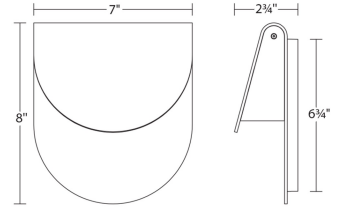

Project:

Cape LED Sconce Spec Sheet

SKU: 7232.74-WL Learn more at:
<https://sonnemanlight.com/cape-led-sconce>

Description: A solid aluminum shade drapes softly over an optical acrylic diffuser that directs LED illumination down and to the sides of these elegantly simple outdoor shapes.

Type #:

Dimensions

Height:	8"
Width:	7"
Extends:	2.75"
Minimum Extension:	2.75"
Maximum Extension:	2.75"
Canopy/Backplate/Base Depth:	6
Canopy/Backplate/Base Height:	6.75

Electrical Specs

Bulb(s) Included?:	Yes
Bulb 1 Type:	Integral LED
Input Voltage:	120VAC
Wattage:	16
Initial Lumens:	1260
Delivered Lumens:	408
Color Temperature:	3000K
CRI:	90
Power Supply Type:	Driver
Power Supply Quantity:	1
Power Supply Location:	Outlet Box
Dimming Type:	TRIAC/ELV
Bulb Max Wattage:	16

Installation

Installation:	Licensed electrician required
Installation Orientation:	Vertical

Shipping

Carton 1 L x W x H:	11" X 10" X 7"
Carton 1 Gross Weight:	3 LBS
Fixture Weight:	2

Shade

Shade 1 Material:	Aluminum w/Optical Acrylic
-------------------	----------------------------