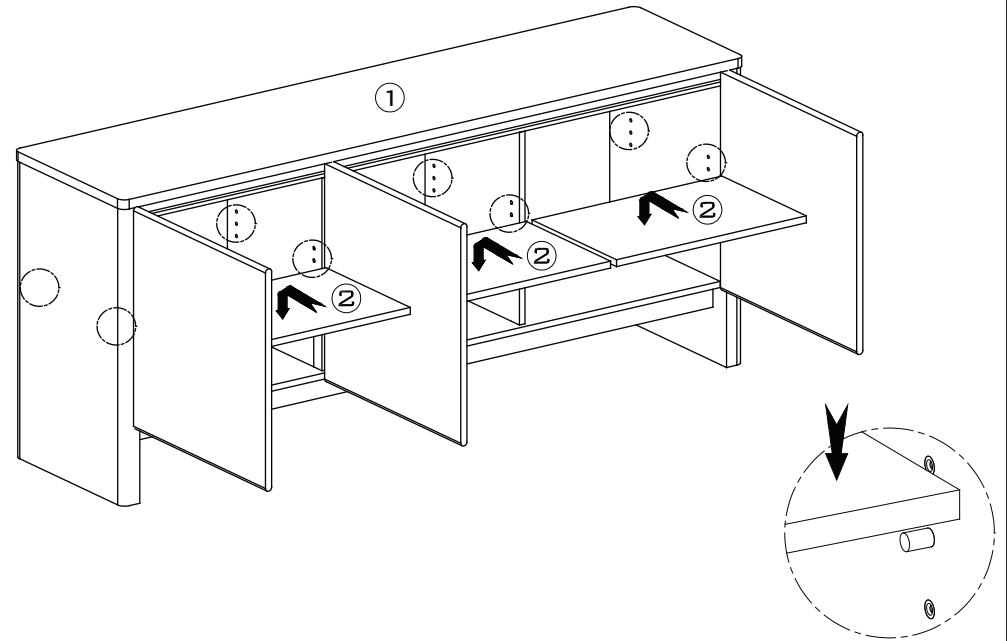

MOE'S

home collection

ASSEMBLY INSTRUCTIONS

BLAKE SIDEBOARD BEIGE TRAVERTINE

UT-1006-34

THANK YOU FOR YOUR PURCHASE!

PART AND HARDWARE.

1. BODY x 1

2. SHELF x 3

NOTES.

Thank you for purchasing this quality product!
Be sure to check all packing material carefully
small part that may have come loose inside the
carton during shipping.

CAUTION: The item is heavy, assembly should be
performed by two people.

STEP 1.

STEP 2.