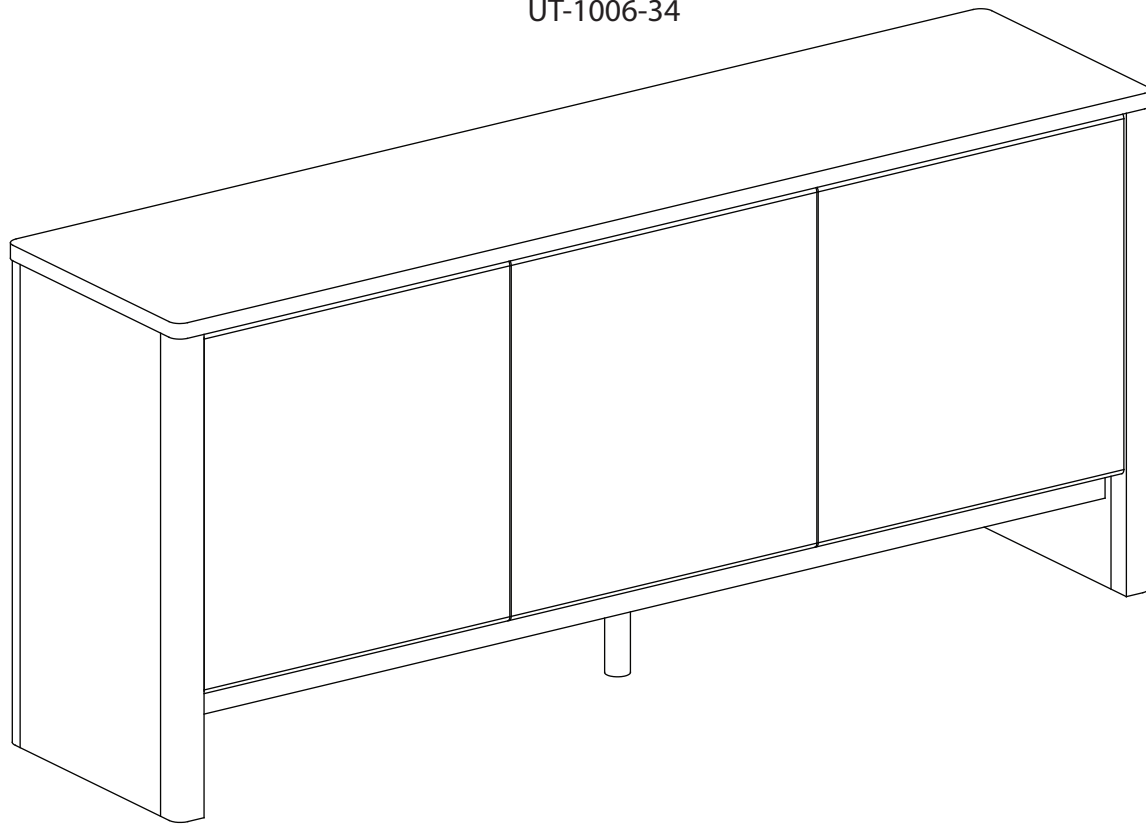

MOE'S

home collection

ASSEMBLY INSTRUCTIONS

BLAKE SIDEBOARD BEIGE TRAVERTINE

UT-1006-34

THANK YOU FOR YOUR PURCHASE!

PART AND HARDWARE.

1. BODY x 1

2. SHELF x 3

NOTES.

Thank you for purchasing this quality product!
Be sure to check all packing material carefully
small part that may have come loose inside the
carton during shipping.

CAUTION: The item is heavy, assembly should be
performed by two people.