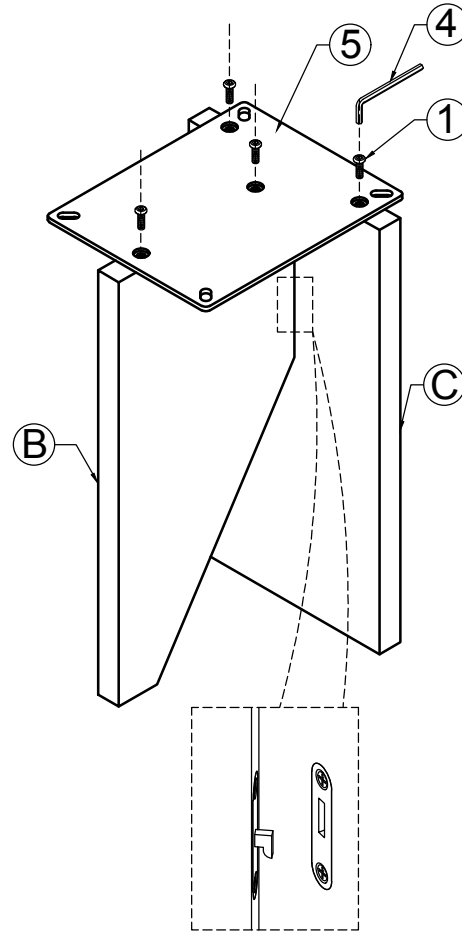

PARTS LIST

A. Top = 1

B. Leg I = 1

C. Leg II = 1

HARDWARE LIST

1. Bolt
M6x25 = 8

2. Spring Washer
M6.5x11 = 4

3. Flat Washer
M6.5x16 = 4

4. Allen key
M4 = 1

5. Pat = 1

NOTES.

Thank you for purchasing this quality product! Be sure to check all packing material carefully for small part that may have come loose inside the carton during shipping.

Step 1