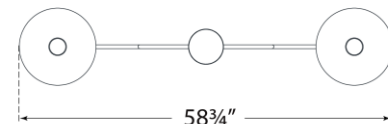

## Ashton 59" Sculpted Chandelier

Item # CHC 5340AI-L

Designer: Chapman & Myers

O/A Height: 75"

Fixture Height: 30.25"

Width: 58.75"

Canopy: 5.5" Round

Finishes: AI, GI, PW

Shade Treatments: L

Shade Details: 3" x 12" x 8"

Socket: 2 - E12 Keyless

Wattage: 2 - 6.5 LED B11

Weight: 8 Pounds

Note: UL Only | Custom Height Available

Front View

Top View