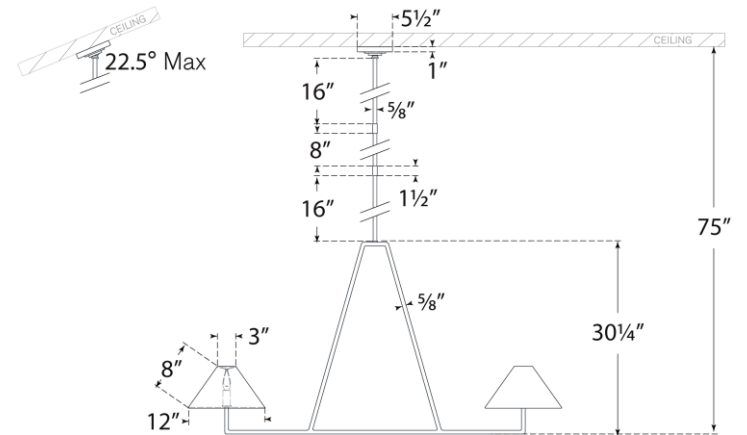

## Ashton 59" Sculpted Chandelier

Item # CHC 5340AI-L

Designer: Chapman & Myers

O/A Height: 75"

Fixture Height: 30.25"

Width: 58.75"

Canopy: 5.5" Round

Finishes: AI, GI, PW

Shade Treatments: L

Shade Details: 3" x 12" x 8"

Socket: 2 - E12 Keyless

Wattage: 2 - 6.5 LED B11

Weight: 8 Pounds

Note: UL Only | Custom Height Available

Front View

Top View