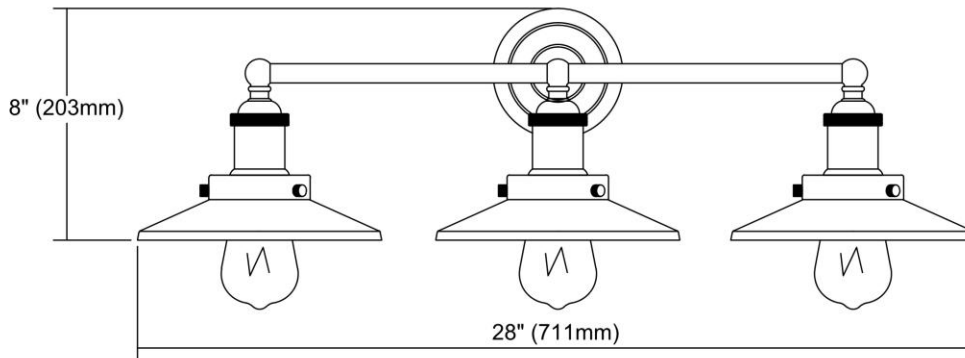

ITEM #:	67172/3
UPC	748119101606
Description	English Pub 3-Light Vanity Lamp in Satin Nickel with Metal Shade
Finish	Satin Nickel
Materials	Metal
Brand	ELK Lighting
Collection	English Pub
Category	Indoor Lighting
Type	Vanity Light

ITEM DIMENSIONS				RATINGS & SPECIFICATIONS				
Width	28 inches			Safety Rating	UL		Certification	N/A
Depth	10 inches			ADA Compliant	N/A		Voltage	N/A
Height	8 inches			BULBS / SOCKETS				
Weight	4 pounds			Quantity	3		Wattage	60 watts
ADDITIONAL DIMENSIONS				Included	No		Type	A19 (E26 Medium Base)
Backplate / Canopy	N/A			Other	N/A			
HCWO	N/A			CHAIN / CORD INFORMATION				
Min. Extension	N/A			Chain	N/A		Cord	N/A
Max. Extension	N/A			SHADE / GLASS DETAILS				
OVERALL HEIGHT				Shade/Glass Description	Metal Shade			
Min.	N/A		Max.	N/A				
EXTENSION ROD(S)				Width	N/A		Height	N/A
N/A				Width at Top	N/A		Width at Bottom	N/A