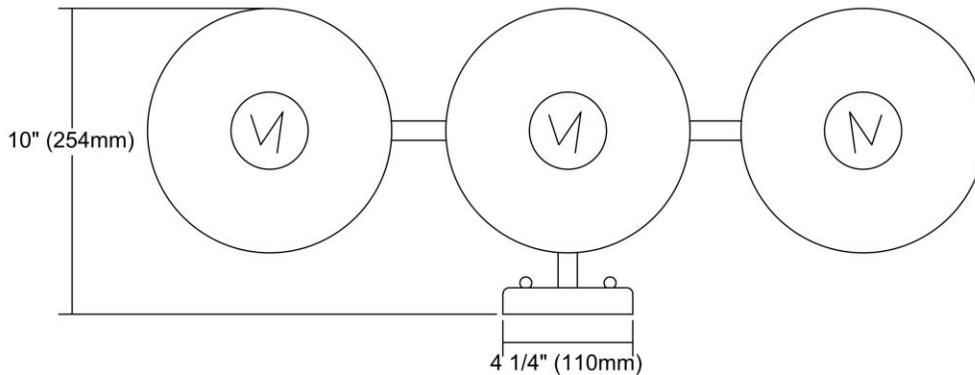

ITEM #:	67172/3
UPC	748119101606
Description	English Pub 3-Light Vanity Lamp in Satin Nickel with Metal Shade
Finish	Satin Nickel
Materials	Metal
Brand	ELK Lighting
Collection	English Pub
Category	Indoor Lighting
Type	Vanity Light

ITEM DIMENSIONS				RATINGS & SPECIFICATIONS				
Width	28 inches			Safety Rating	UL		Certification	N/A
Depth	10 inches			ADA Compliant	N/A		Voltage	N/A
Height	8 inches			BULBS / SOCKETS				
Weight	4 pounds			Quantity	3		Wattage	60 watts
ADDITIONAL DIMENSIONS				Included	No		Type	A19 (E26 Medium Base)
Backplate / Canopy	N/A			Other	N/A			
HCWO	N/A			CHAIN / CORD INFORMATION				
Min. Extension	N/A			Chain	N/A		Cord	N/A
Max. Extension	N/A			SHADE / GLASS DETAILS				
OVERALL HEIGHT				Shade/Glass Description	Metal Shade			
Min.	N/A		Max.	N/A				
EXTENSION ROD(S)				Width	N/A		Height	N/A
N/A				Width at Top	N/A		Width at Bottom	N/A