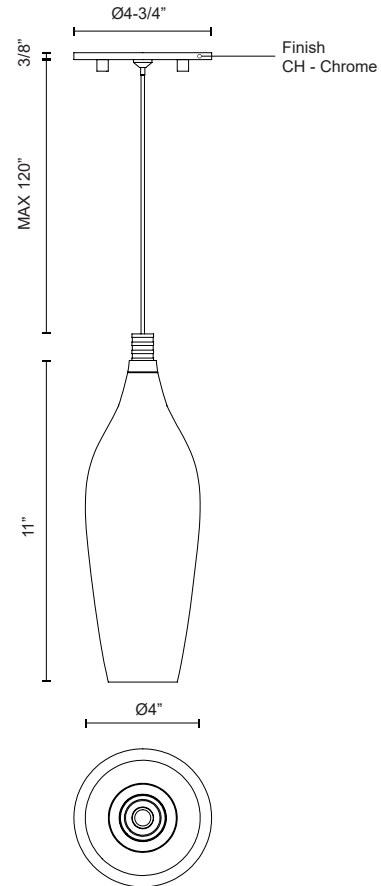

VICTORIA
PD3004
PENDANTS

PROJECT

DESCRIPTION

Simplistic elegant single LED pendant with a slender drop clear outer glass and frosted inner glass set together as one piece. New patent pending socket design and Kuzco SSL wire allow this fixture to be 120V AC LED. Metal details in chrome finish. Available in three different glass styles and a variety of multi-pendant options, see series for full details.

SPECIFICATION DETAILS

Fixture Dimensions	D4" x H11"
Light Source	AC LED Module
Wattage	3W
Total Lumens	240lm
Delivered Lumens	CH-181lm
Voltage	120V
Color Temperature	3000K
CRI (Ra)	90CRI
Optional Color Temps	2700K - 5000K Available, Minimum Order Quantities Apply
LED Rated Life	50,000 hours
Dimming	100% - 10%, ELV Dimmer (Not Included)
Shade Details	Clear Glass Shade
Glass Details	Opal Glass
Adjustable	Yes
Wire Length	120" Max
Wire Type	Clear SSL Wire
Minimum Hang Height	14"
Sloped Ceiling Adaptable	Yes
Location	Dry
Canopy Dimensions	D4-3/4" x H3/8"
Paint Finish	CH01
Finish Option(s)	Chrome