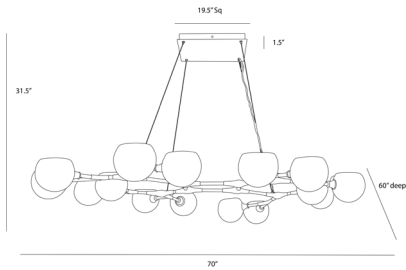

ARTERIO RS

MAHOWALD FIXED CHANDELIER

89103

H: 31.5 IN, W: 70 IN, D: 60 IN

Antique Brass, Clear Crackle Glass

Contract Suitable As Is

Strikingly modern, this chandelier makes a big impact in any space. Dozens of uniquely made steel pipe joints are connected to create the nebulous branches that hold the 16 lamps. Each lamp is fitted with a crackled glass globe that's cut at the top to cast unfiltered light upward. Like a floating sculpture, the entire piece suspends from a matching antique brass platform mount on four steel cables. Damp-rated, although limited covered outdoor areas may affect finish.

APPEARANCE

Material	Glass, Steel
Material Type	Crackled
Finish	Antique Brass, Clear
Top Coat/Sealant	true
Link	Welded

DIMENSIONS

Minimum Hanging Height	31.5 IN
Maximum Hanging Height	31.5 IN
Canopy	H: 1.5 IN, W: 14 IN, D: 14 IN

COMPLIANCY

UL/ETL	Yes
CB	Yes
RoHS	true

SHIPPING

Shipping Requirements	TruckShip
Product Weight	77.5 LBS
Gross Weight 1	87.5 LBS
Shipping Box 1	H: 15 IN, L: 64 IN, W: 57 IN

ADDITIONAL INFO

Features	Assembly Required
----------	-------------------