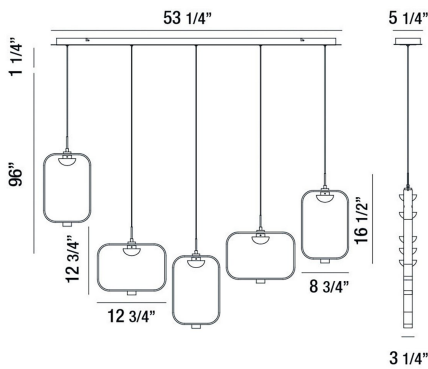

DAGMAR, 53" LINEAR CHANDELIER

PRODUCT DETAILS

No.	:	37078-010
Product Color	:	BLACK
Product Material	:	METAL
Shade / Accent Colour	:	CLEAR
Shade / Accent Material	:	GLASS
Length	:	53.25"
Width	:	5.25"
Height	:	16.5"
Overall Height	:	113.75"
Weight	:	24.2lbs

LIGHT SOURCE DETAILS

Light Source Type	:	INTEGRATED LED
Input Voltage	:	120V
Bulb Voltage	:	120V
Socket Type	:	LED
Total Wattage	:	150W
Total Lumen	:	1250lm
Kelvin	:	3000K
CRI	:	90
Dimmable	:	Yes

Options Available

ITEM NO.	FINISH	SHADE
37078-010	BLACK	CLEAR

TECHNICAL DETAILS

Hanging Support Type	:	WIRE
Hanging Support Length	:	96"
Canopy / Backplate Length	:	53.25"
Canopy / Backplate Height	:	1.25"
Canopy / Backplate Width	:	5.25"
Location	:	DRY
Title 24	:	Yes