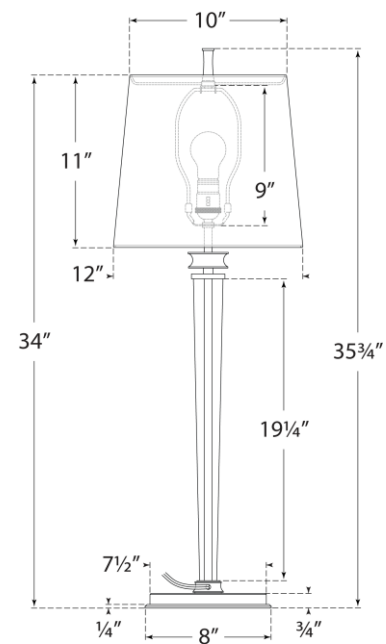

## Lyra Buffet Lamp

Item # TOB 3943HAB-L

Designer: Thomas O'Brien

Height: 35.75"

Width: 12"

Base: 8" Round

Finishes: BZ, HAB, PN

Shade Treatments: L

Shade Details: 10" x 12" x 11"

Socket: E26 Dimmer

Wattage: 75 A19

Weight: 12 Pounds

Front View