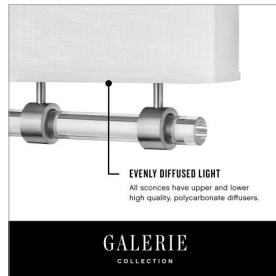

GALERIE

COLLECTION

LINK OFF WHITE

41302BK

MEDIUM SINGLE LIGHT SCONCE

Perfected by its prominent round or square finial, Link represents an updated design suitable for all types of rooms. Its shade comes in Off White Linen or Heather Gray Linen, complemented by a Black or Brushed Nickel color combinations to enhance its chic silhouette.

DETAILS	
FINISH:	Black
MATERIAL:	Steel
SHADE:	Off-White Linen
DIMMABLE:	YES, CL TYPE DIMMER (SSL7A)

DIMENSIONS	
WIDTH:	8"
HEIGHT:	11.5"
WEIGHT:	3.3lb
BACK PLATE:	5.5"W X 7.25"H
EXTENSION:	3"
TOP TO OUTLET:	4.25"

PRODUCT DETAILS:

- Mounting hardware is hidden on the back plate to ensure a clean silhouette
- Suitable for use in dry (indoor) locations as defined by NEC and CEC. Meets United States UL Underwriters Laboratories & CSA Canadian Standards Association Product Safety Standards.
- Merging modern and classic elements, the Galerie collection offers a selection of LED ceiling and sconce fixtures with unique details that effortlessly balance a variety of spaces with form and function. The complementary contours, materials and finishes allow each silhouette to be used in unison or easily combined with other Galerie pieces.
- ADA compliant
- LED components carry a 5-year limited warranty
- Classic, elegant lines and timeless details enhance a traditional space
- Diffusers are made of high transmittance, high diffusion, color stable LDA-filled polycarbonate to maximize delivered lumens
- Fixture mounting plate supports both junction box and direct wire install of either Romex or Conduit.