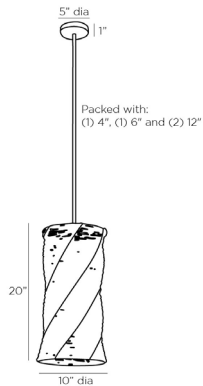

ARTERIOS

KISH PENDANT

45116
H: 24 IN, Dia: 10.00 IN
Natural Raffia
Contract Suitable As Is

Artisanal craftsmanship is expressed throughout this organic composition. Natural raffia is twisted and then wrapped by hand to form the spiral-shaped shade, giving the earthen material more complex characteristics. The Kish Pendant is full of movement, especially when illuminated. An iron antique brass pipe suspends this piece and adds a refined touch to its rustic aesthetic. Finish will vary. Additional pipe available (PIPE-477). Damp-rated, although limited covered outdoor areas may affect finish.

APPEARANCE

Material	Iron, Raffia
Finish	Antique Brass, Natural
Finish Will Vary	true
Top Coat/Sealant	false

DIMENSIONS

Pendant	H: 20 IN, Dia: 10.00 IN
Minimum Hanging Height	24 IN
Maximum Hanging Height	54 IN
Canopy	H: 1 IN, Dia: 5.00 IN

WIRING

Rating	Damp
Cord	10 FT, Black/White, SVT
Socket	1, Type A - E26
Photographed Bulb	3" Frosted Globe Bulb
Maximum Watt	60
Voltage	110-120 V

CERTIFICATIONS

Certifications	Mexico Australia, European Union, United Arab Emirates, United States, Canada
----------------	--

COMPLIANCY

UL/ETL	Yes
CB	Yes
RoHS	true

SHIPPING

Product Weight	8 LBS
Gross Weight 1	5.5 LBS
Shipping Box 1	H: 22.79 IN, L: 10.41 IN, W: 10.41 IN

REPLACEMENT PARTS

Replacement Part 1	PIPE-477
Replacement Part 1 Dim	(1) 6", (1) 12"
Replacement Part 2	CANOPY-533
Replacement Part 2 Dim	1" x 5"