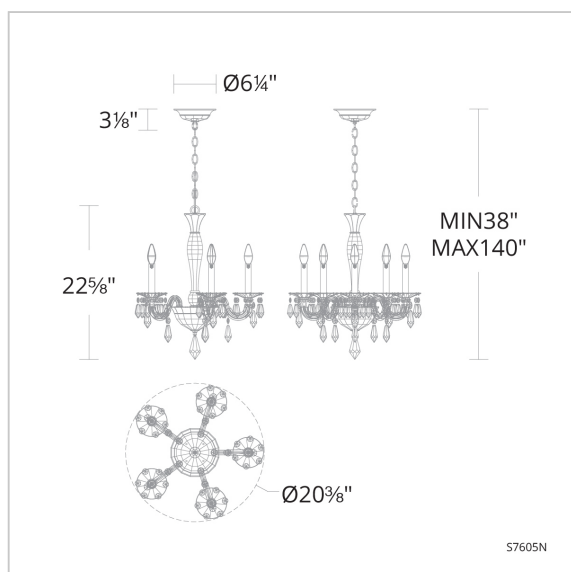

### LINE DRAWING

### FEATURES

- Delicate mouth blown glass column accented by artisan aluminum cast arms
- Uses five 60w maximum B10 bulbs (not included)
- Adorned by exclusive Schonbek Radiance icicle crystal
- Available in Schonbek Signature Finishes and Schonbek Premium Finishes
- Can be mounted on a sloped ceiling.

### SPECIFICATIONS

**Light Source  
Standards**

Incandescent  
UL/cUL

Model	Finish	Crystal	# of Lights	Voltage	Height	Width
S7605	- 76 - 23 - 26 - 51 - 48 - 22	R	5 Lights	120 VAC	22.6"	20.4"

Example: S7605N-76R