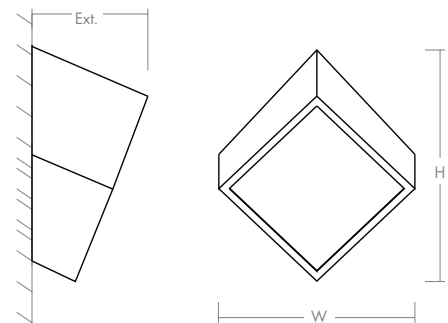

ZETA Wall Sconce / Ceiling Mount

120v: **3-530-xx**

277v: **37-530-xx**

oxygen

FIXTURE TYPE _____

LOCATION _____

PROJECT _____

DATE _____

-40 Aged Brass

-22 Oiled Bronze

-24 Satin Nickel

LIGHT SOURCE	1 x 8.2W LED, 3000K, CRI 90
LUMINAIRE POWER	10.3W at 120V
RATED LIFE	60000 hr RL
OPTIONAL COLOR TEMPERATURES	2700K, 3500K, 4000K
LUMEN OUTPUT	Delivered: 361 lm (LM-79)
INPUT VOLTAGE	120V or 277V
DRIVER OUTPUT	350mA, 12W
DIMMING	0-10v & Phase (ELV) Dimming - 50/60Hz 100% to 10% Dimming
CONSTRUCTION	Plated Steel and Acrylic
DIFFUSER	- Matte White Acrylic
FINISHES	Oiled Bronze (-22), Satin Nickel (-24), Aged Brass (-40)
MOUNTING	4" Octagonal J-Box, 2"x3" J-Box.
STANDARDS	ETL Dry/Damp listed, ADA compliant, Conforms to UL STD 1598, Certified CAN/CSA, STD C22.2 No 250.0.

DIMENSIONS

W: 6.63"

H: 7.78"

Ext: 4.00"

M.C: 3.59" From top of fixture

Order example for standard fixture:

3-530-22 (x- Voltage - xxx-Sequence # - xx-Finish)

3: 120v, 37: 277v