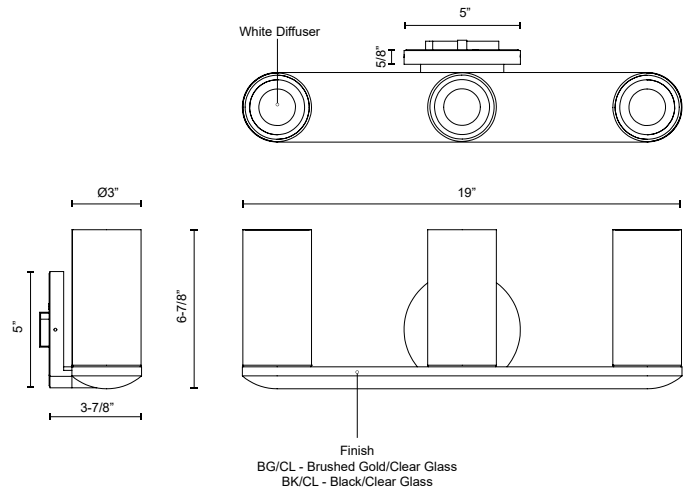

BIRCH VL53519

WALL

PROJECT

SPECIFICATION DETAILS

Fixture Dimensions	W19" x H6-7/8" x E3-7/8"
Light Source	DC LED WITH DRIVER
Wattage	25W
Total Lumens	2125lm
Voltage	120V
Delivered Lumens	BG/CL- 1899lm; BK/CL- 1839lm;
Color Temperature	3000K
CRI (Ra)	90CRI
Optional Color Temps	2700K - 5000K Available, Minimum Order Quantities Apply
LED Rated Life	50,000 hours
Dimming	100% - 10%, TRIAC or ELV Dimmer (Not Included)
Diffuser Details	White Diffuser (interior)
Glass Details	Clear Glass (exterior)
ADA Compliant	Yes
Location	Damp
Illumination Direction	Up or Down
Mounting Style	Up or Down
CEC Title 24 JA8	Yes, JA8-2022
Canopy Dimensions	W5" x H5" x E5/8"
Paint Finish	BG02; BK02;

* For custom options, consult factory for details.

* For warranty information, please visit www.kuzcolighting.com/warranty

DESCRIPTION

If warm candlelight is what you're after, look no further than the Birch Collection. Clear glass cylinders with frosted glass diffusers give the distinguished look of soft, lit candles for a clean, romantic feel that plays well in various spaces. Available in Brushed Gold or Powder-Coated Black

KUZCO

CANADA: 19054 28TH AVENUE - SURREY, BC V3Z 6M3

USA: 3035 E. LONE MOUNTAIN ROAD - LAS VEGAS, NV 89081

WWW.KUZCOLIGHTING.COM

© 2023 KUZCO LIGHTING. ALL RIGHTS RESERVED.

COMMENT