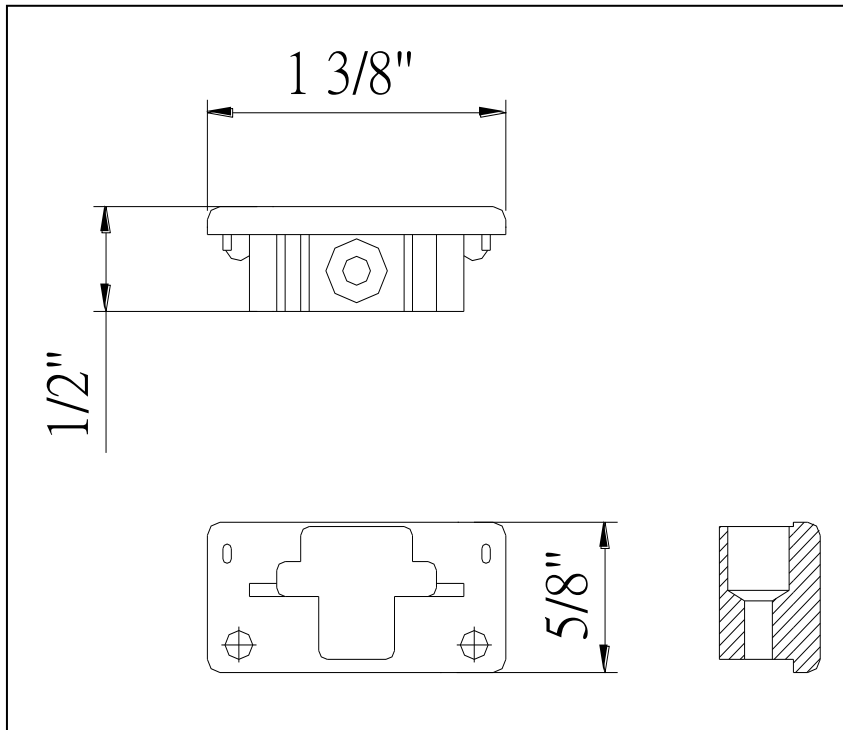

Project: _____

Catalog No.: _____

Lamp/Wattage: _____

Model No. : HT-280

Description : HT track end cap

Voltage : 120 V

Ampere: 20 A

Finish : WH (White)