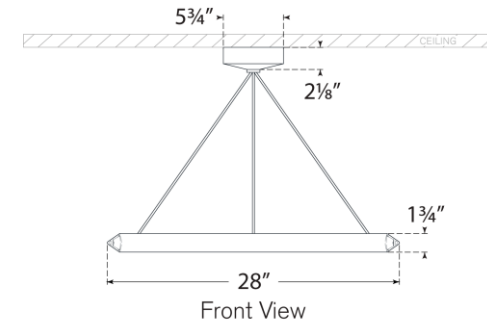

TEAR SHEET

Encircle 28" Ring Chandelier

Item # PB 5150NB

Designer: Peter Bristol

Height: 1.75"

Width: 28"

Canopy: 5.75" Round

Finishes: BZ, NB, PN

Socket: Dedicated LED

Wattage: 50w (4600lm)

Note: UL Only

Top View