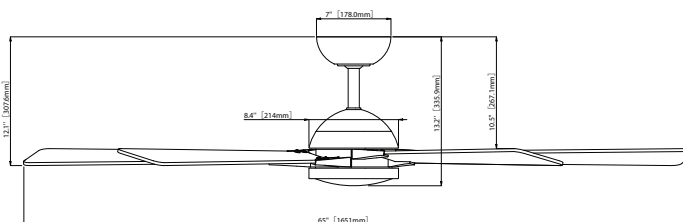

ROTARY

F-099L

65" Ceiling Fan

WAC SMART FANS

PRODUCT DESCRIPTION

A sleek modern design incorporating unpretentious, stylish aesthetic, with a focus on simplicity and minimalism. Blends seamlessly into any interior or exterior setting. Utilizes a powerful 6-speed operation with an integrated LED luminaire for cost-saving efficiency and luminosity.

FEATURES

- 6 fan speeds through both Summer and Winter Modes
- Silent DC motor
- Luminaire cover not included
- Includes remote control with wall cradle (RC20-WT)
- Wall control for 3, 4-way control sold separately
- Compatible with WAC Smart Fans app

AIRFLOW/ENERGY EFFICIENCY

Weighted-Average/High Airflow CFM:	4717/7018
Weighted-Average/High Energy Use (W):	25/38
Estimated Yearly Energy Cost ($):	7
Weighted-Average/High Efficiency (CFM/W):	185
Max RPM:	128

ORDER NUMBER

Model	Housing	Blade
F-099L	MB <i>Matte Black</i>	BN <i>Brushed Nickel</i>
	MB <i>Matte Black</i>	SB <i>Soft Brass</i>

F-099L-__

Example: F-099L-MB /SB

*This fan comes uni-pack - blade select options are not available

* Range results may vary based on application and surroundings.

SPECIFICATIONS

Construction:	Aluminum, Plywood
Blade:	14° Pitch, 65" sweep
Downrod:	3/4"W X 6"H included
Mounting Slope:	Up to 30°
Wire:	80"
Hanging Weight:	21 lbs
Total Power:	58W
Standards:	UL/cUL Damp Location listed, Title 24 JA8-2016 Title 20, Energy Star
Motor Type:	DC 120 x 25

WIRELESS PERFORMANCE

Wi-Fi Range:	Up to 150 ft*
Bluetooth Range:	Up to 150 ft*

LUMINAIRE PERFORMANCE

Light Source:	LED
Light Wattage:	19.5W
Lumens/Delivered:	1600/1200
Dimming:	Integrated
CRI:	90
CCT Color Temperature:	2700K, 3000K, 4000K, 5000K (selectable)
Rated Life:	50,000 hours

The WAC app synchronizes seamlessly with smart home devices you already own

wacighting.com
Phone (800) 526.2588
Fax (800) 526.2585

Headquarters/Eastern Distribution Center
44 Harbor Park Drive
Port Washington, NY 11050

Central Distribution Center
1600 Distribution Ct
Lithia Springs, GA 30122

Western Distribution Center
1750 Archibald Avenue
Ontario, CA 91760